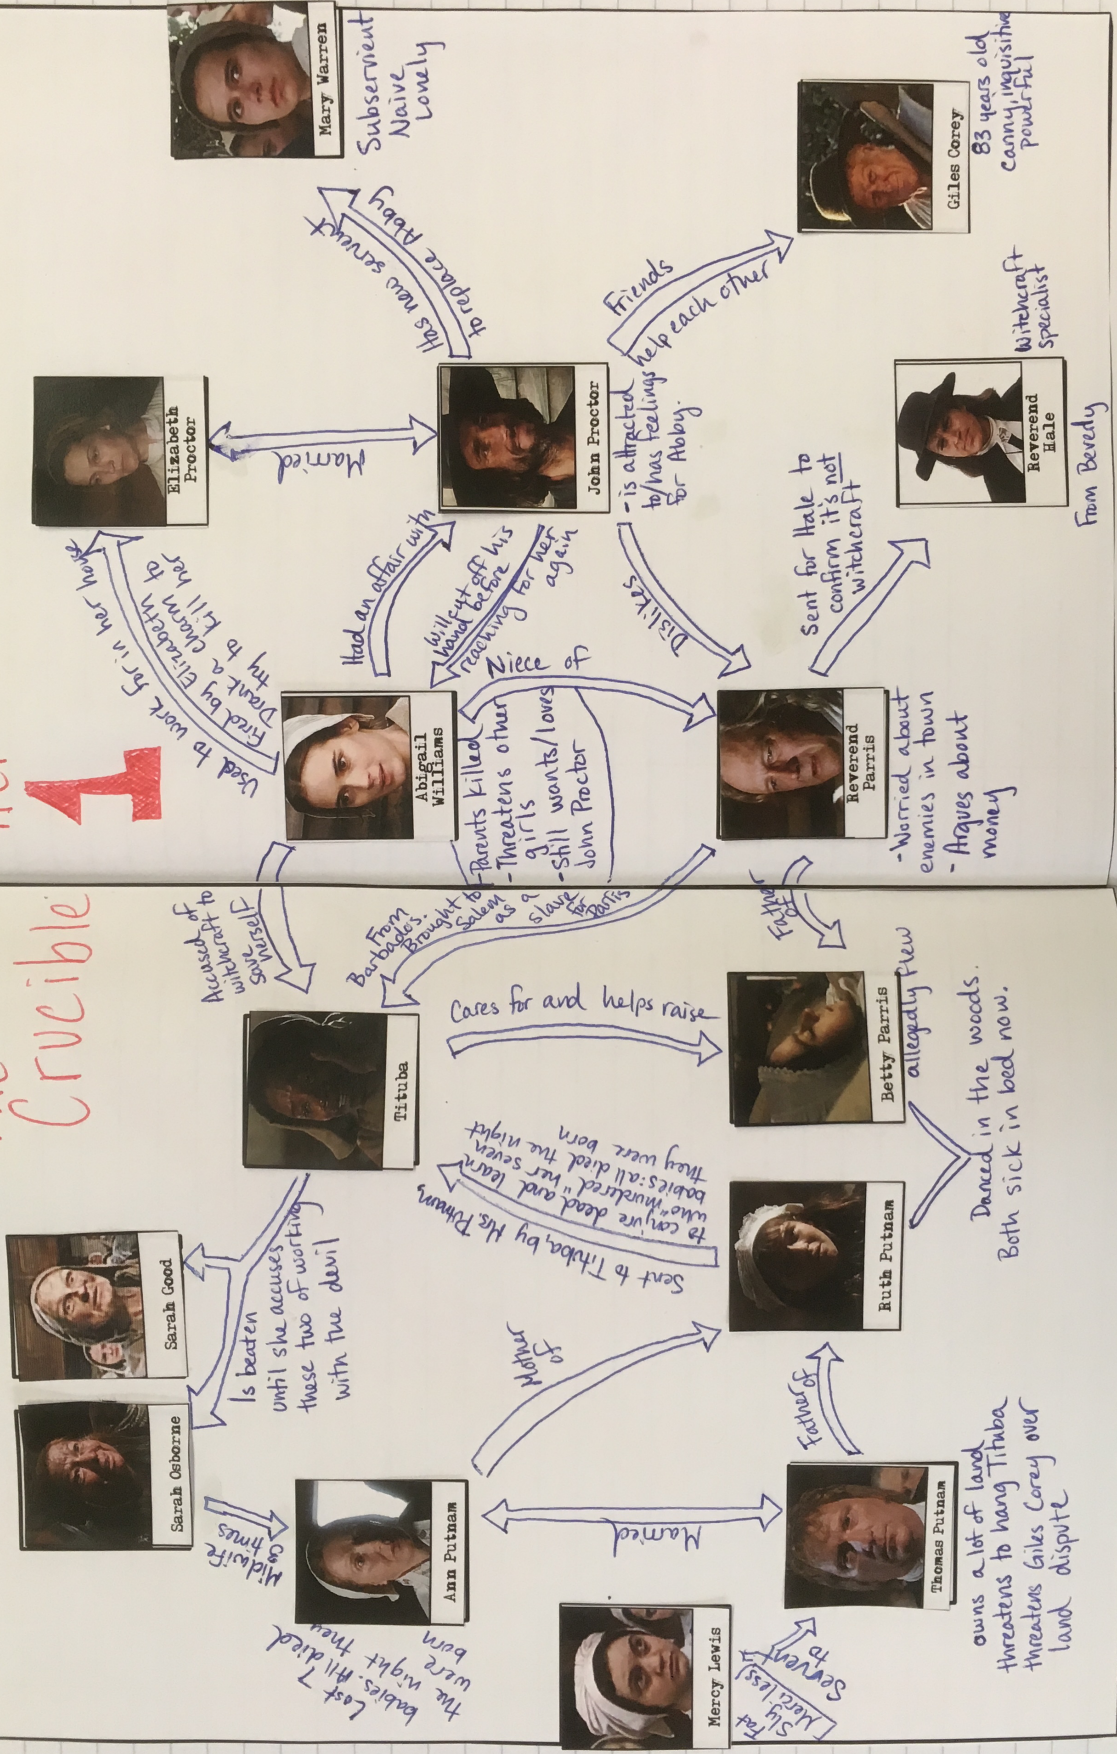

The Crucible

Act 1

Act 1

			
Ann Putnam	John Proctor	Abigail Williams	Reverend Hale
			
Betty Parris	Tituba	Reverend Parris	Mary Warren
			
Elizabeth Proctor	Sarah Osborne	Sarah Good	Thomas Putnam
			
Ruth Putnam	Mercy Lewis	Giles Corey	